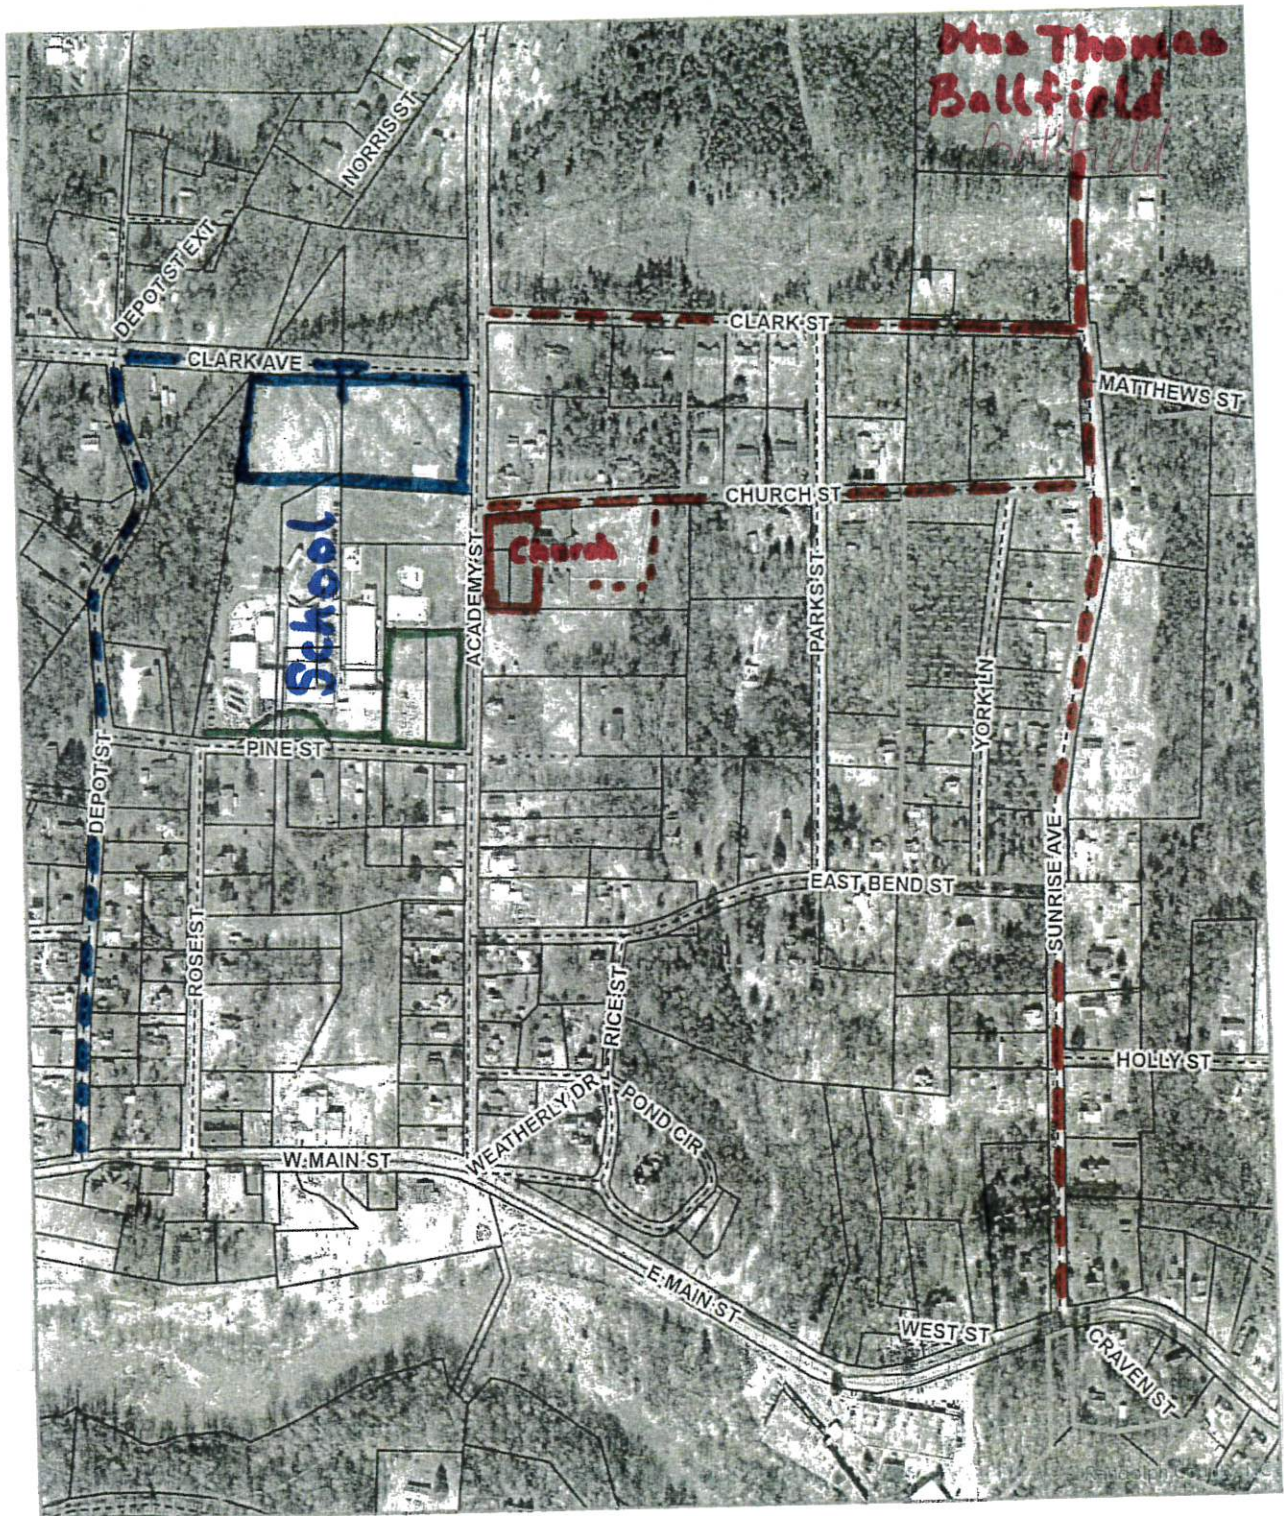

Christmas Parade Staging Map

Map Key

- Red dashes – see red dots on Christmas Parade Staging instructions.
- Blue dashes – see blue * astericks on Christmas Parade Staging instructions.
- Green lines – see green * asterick on Christmas Parade Staging instructions.

- This year, the Grand Marshall, bands, cheerleaders, Boy Scouts and anyone walking in the parade will report to the First Baptist Church parking lot on Academy St.

****Enter at Sunrise Ave., turn left onto Church St. and proceed to the First Baptist Church Parking area on Academy St.**

**** Horse trailers can enter at Depot St. and take a right on Clark Ave. Turn right at the back of Franklinville School to unload and wait for the parade to begin.**

- Floats will enter at Sunrise Ave. and take a left onto Church St. Proceed to the road behind the church (at the cemetery). Pull up as far as possible on this road. Parking on this road will allow you room to decorate or do whatever is needed to your float.
- Old cars, and trucks will enter Sunrise Ave. and turn left onto Church St. You will be parked in the Franklinville First Baptist Church parking lot to await the beginning of the parade.

The parade route is Academy St., right on Main St., right on Depot St., right on Clark Ave., right on Academy St. and arrive back at the First Baptist Church parking area.